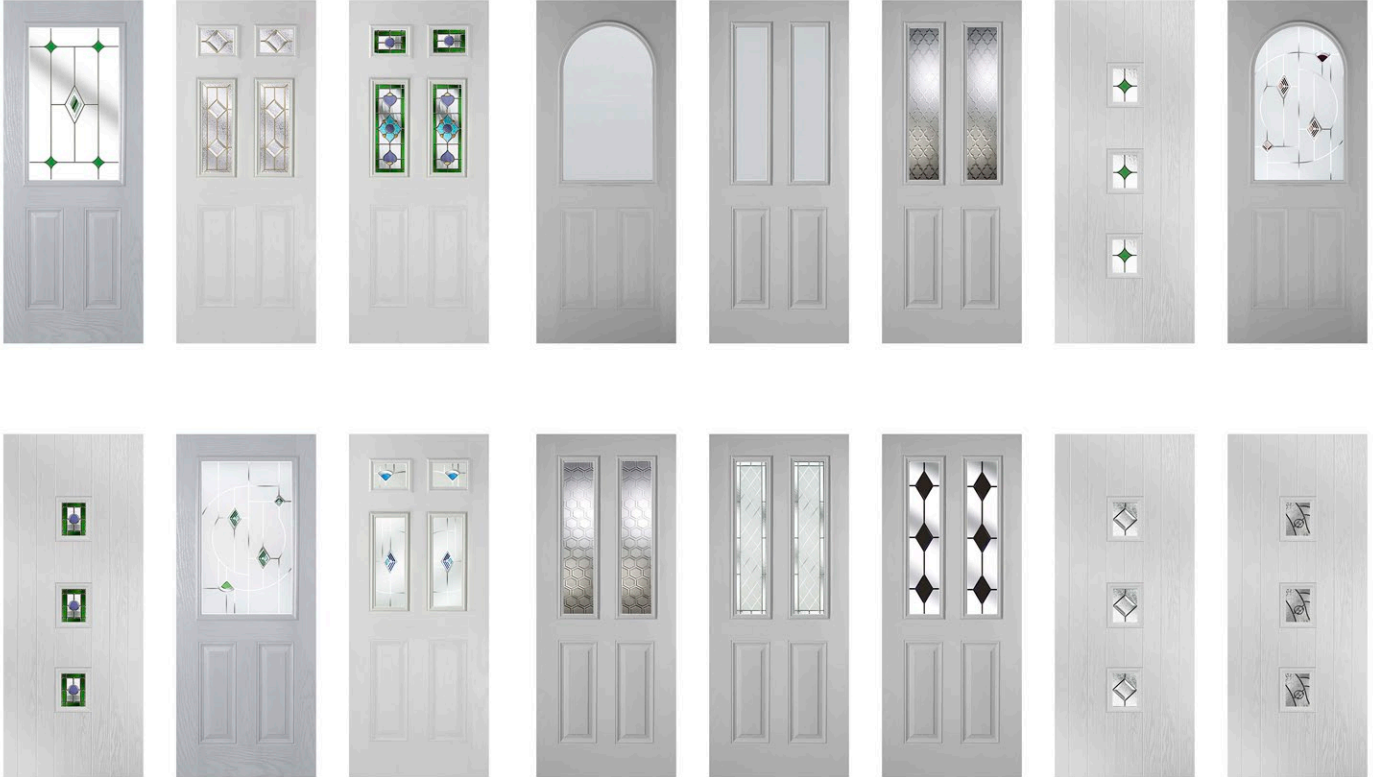

Glass Designs

A fine selection of hand-crafted traditional and contemporary glass styles designed to maximise natural light and provide the ultimate finishing touch to your door.

- Outstanding style of glazing
- Triple and double glazed options
- Designed to maximise natural light
- Traditional and contemporary choices
- Easy to clean and maintain

Choose from the range of glass designs and make your door truly unique.

Over 200 Glass Designs

Personalise Your Glass

If you have a totally bespoke design in mind or you would like to personalise your door with your favourite photograph, we can take practically any image* and reproduce it straight onto glass using Direct Digital Glass printing (DDG). Ask for more details!

*Copyright restrictions apply.

Glass Designs

Choose from the range of glass designs and make your door truly unique.

Over 200 Glass Designs

Backing Glasses

Featured here are four of our most popular backing glasses; however, additional backing glass options are available upon request. This may incur an additional lead time and surcharge, please ask for details.