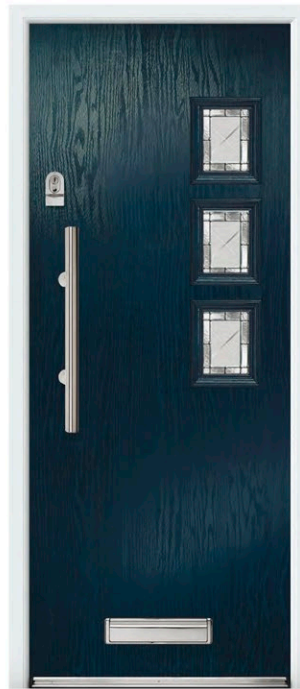

Choose
 Your Colour

Choose
 Your Glass

Choose
 Your Hardware

Modern Collections

Alfetta 2
Colour Ral 5014 Pigeon Blue
Glass Murano Blue

Aruba 1
Colour Standard White
Glass Red Laptev Glass

Aruba 3
Colour Standard Blue
Glass Diamond Cut