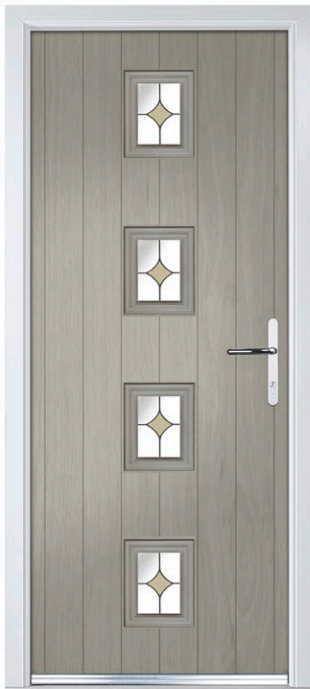

Cottage XL Rectangle
Colour Black
Glass Harmony Onyx
Furniture Heritage Antique Black

Cottage

Our traditional Cottage leaf features carefully designed grooves that run from the bottom to the top of the door to replicate the authenticity of a traditional, wooden cottage door.