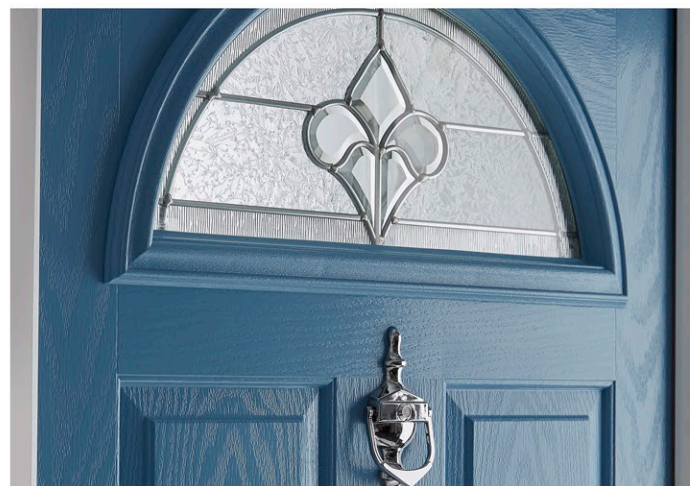

**Composite Half Moon Three
with Feature Sides**

Colour Premium Pastel Blue
Glass Murano Blue
Furniture Chrome

Classic Collections

Composite Half Moon

This door offers one or three glazed panels, depending on your needs. Suiting period and modern properties alike, this classic design can be given a modern-day twist by combining it with contemporary glass to make an inviting entrance door.