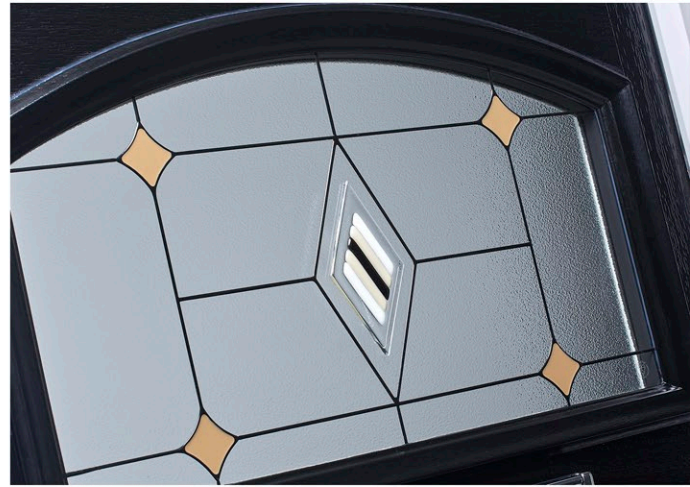

Classic Collections

Composite Crown

A favourite of the Edwardian era and still going strong today, the timeless design of the Crown with its distinguishable top quarter glazed panel, is perfectly positioned to brighten the darkest of hallways.