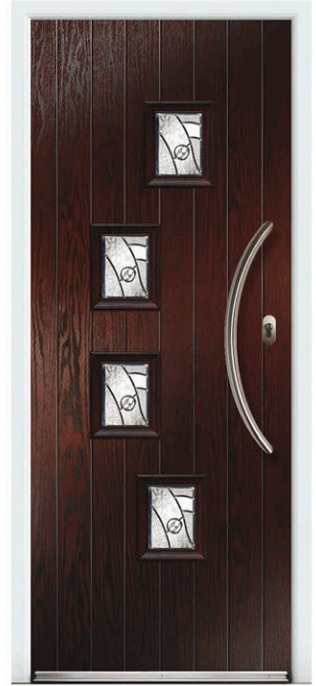

Doretti 4
Colour Rosewood Doretti
Glass Abstract