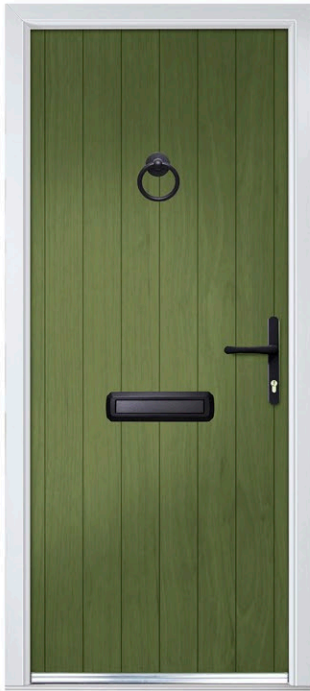

Cottage Solid
Colour Premium Reed Green
Furniture Heritage Antique Black