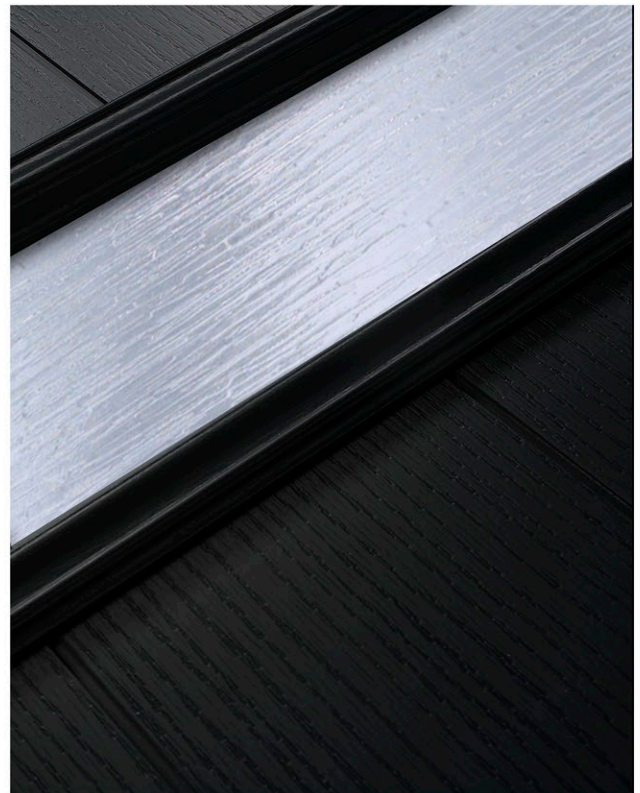

Autumn Leaf

Cotswold

Minster

Stippolyte

Safe and Secure

The majority of break-ins are through the front door. Our doors can be upgraded to meet the requirements of Secured by Design and all feature the best locking systems to keep your home and family fully protected.