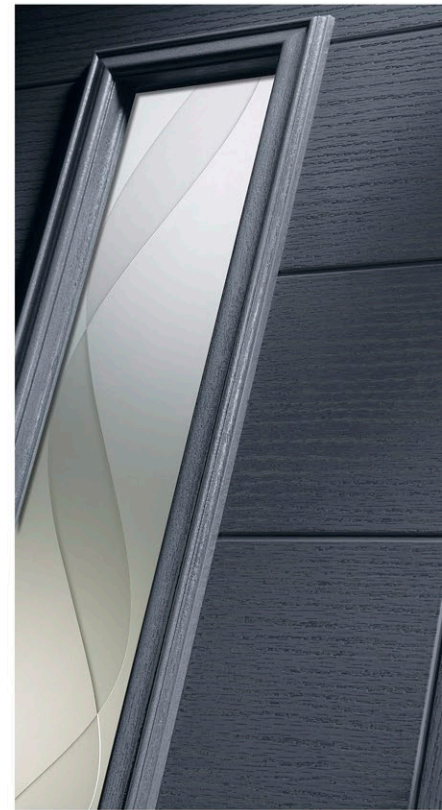

Sonett 3
Colour Standard Green Sonett 3
Glass Green polar Tile