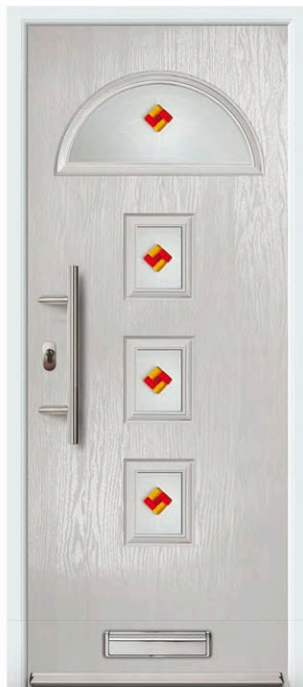

Belize 4
Colour Telegrey 4 (Ral 7047)
Glass Sandblasted Perugia with Yellow/Orange Bevels