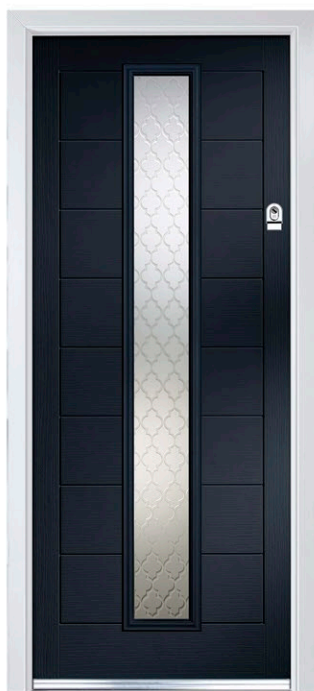

**Select Long Rectangle
Centre**
Colour Anthracite Grey
Glass Harmony Onyx
Furniture Brushed Stainless Steel